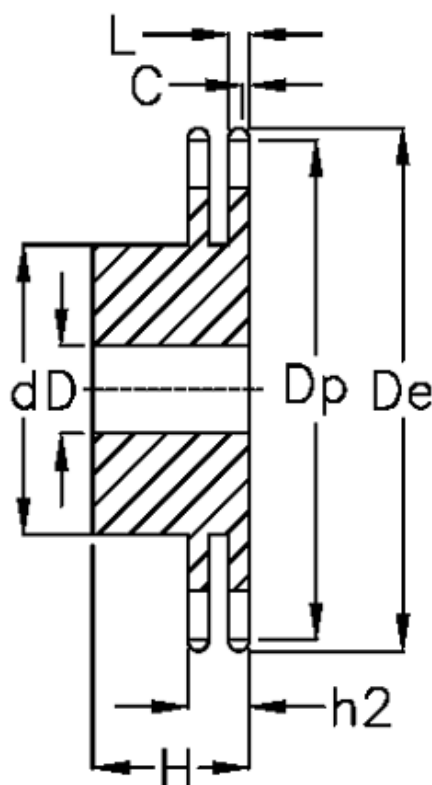

# Data Sheet

Article number: 616012010037

Description: Sprocket 24 B-2 Z=37 duplex  
predrilled

## Measures

C	= 4
d	= 170
D	= 30±0,5
De	= 464.2
Dp	= 449.27
For chain size	= 1 1/2" x 1"
For chain type	= 24 B-2
H	= 100

h2	= 72
L	= 23.6
Number of teeth	= 37